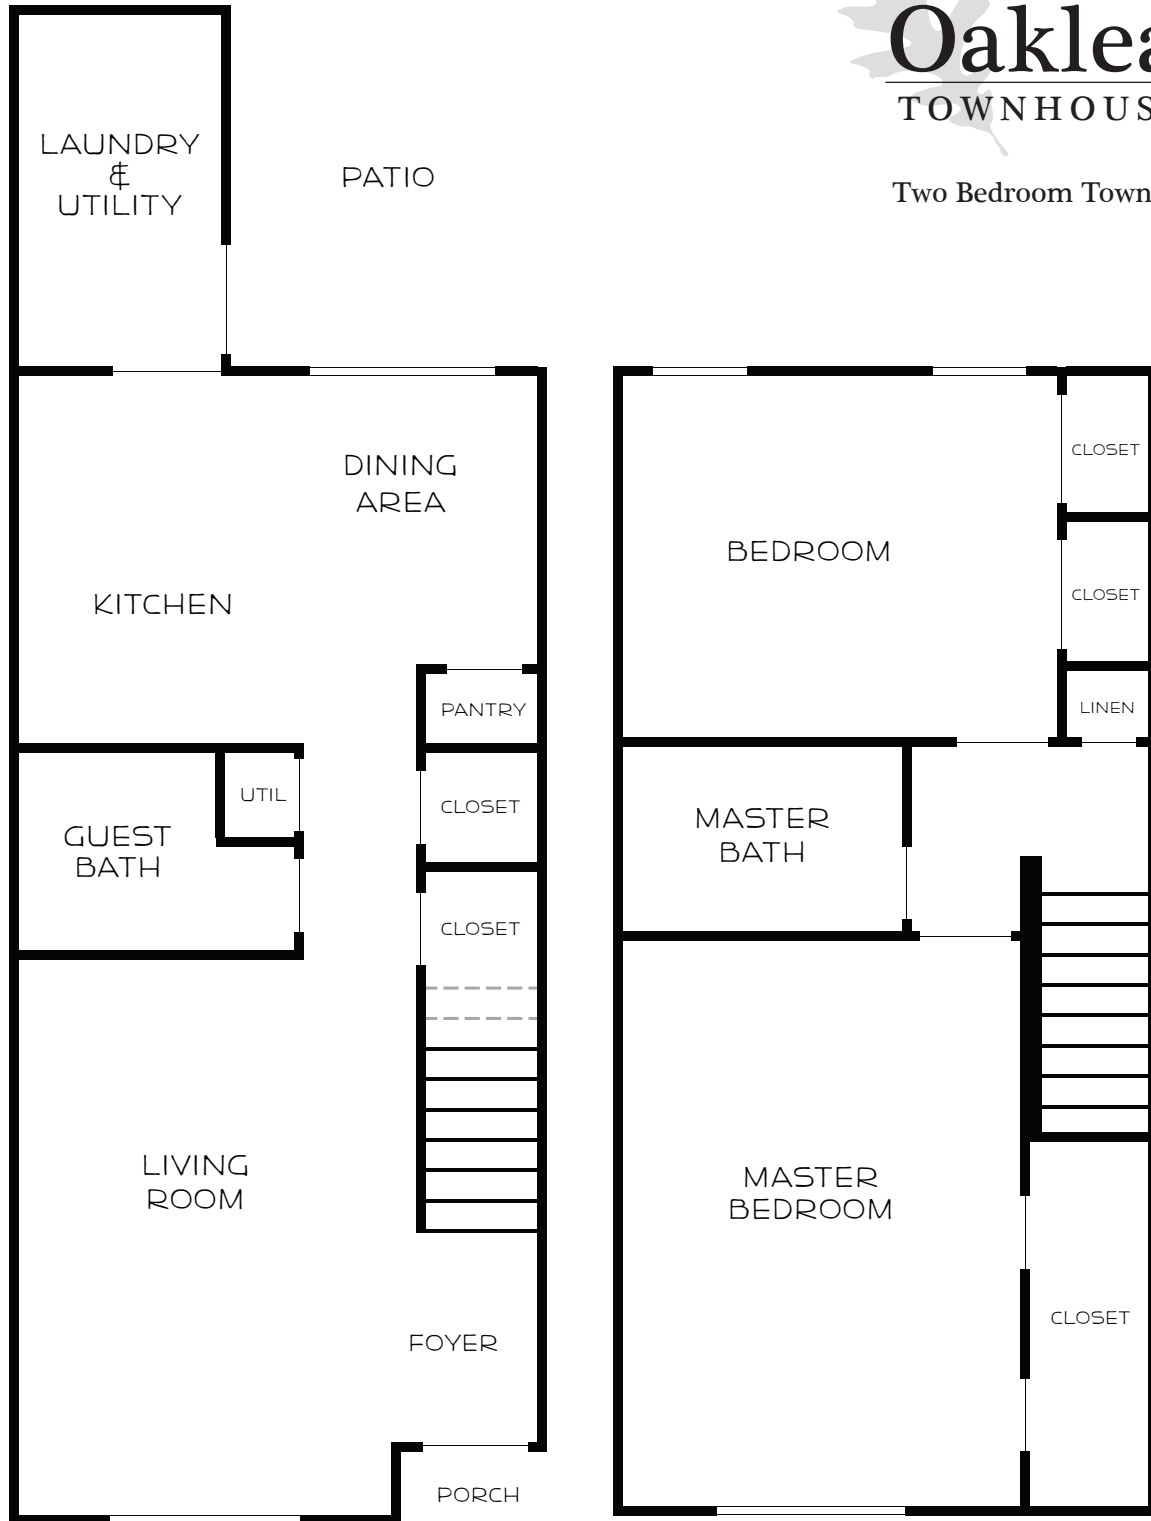

# Oakleaf

TOWNHOUSES

Two Bedroom Townhouse

1137 Oakleaf Drive | Mount Pleasant, SC 29464 | (843) 881-1331 | [www.oakleaftownhouses.com](http://www.oakleaftownhouses.com)